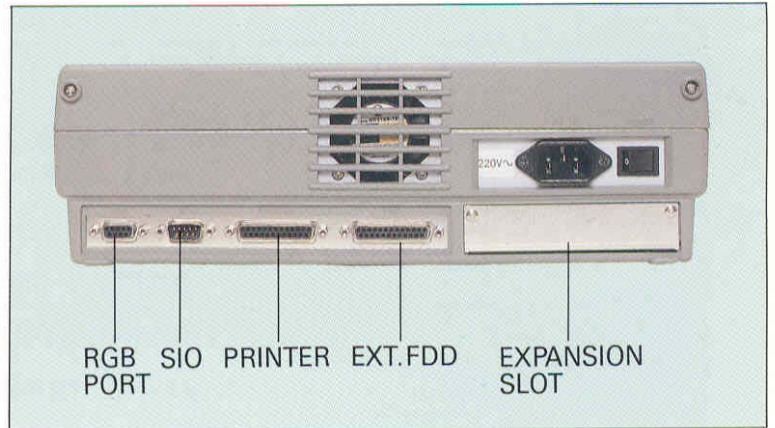

INNOVATIVE
AND VERSATILE LAPTOP
DESIGNED WITH
THE FUTURE
IN MIND

Super 5

EC-8612

- 80286(12.5 MHz)
- 640x400
PLASMA DISPLAY
- 1.44MB 3.5" FDD
- 40MB 3.5" HDD
- RGB PORT

EC-8610A

- 80286(10 MHz)
- 640X400 PLASMA
DISPLAY
- 1.2MB 3.5" FDD
- 20MB 3.5" HDD
- RGB PORT

*EC-8610A has 2 gray shades

EC-8612

TO BE YOUR FULL POWER DESKTOP COMPUTER.

EC-8610A

KEYBOARD ENHANCEMENT

In addition to the 84-key keyboard, an optional 18-key numerical keypad can be plugged in to make numeric key-in easy.

FAST STORAGE

Fast storage ensures sufficient space to carry with you files and databases necessary for medium and large businesses.

■ SPECIFICATIONS

MODEL	EC-8612	EC-8610A
CPU	80286 (12.5MHz)	80286 (10MHz)
CO-PROCESSOR	80287 (OPTIONAL)	80287 (OPTIONAL)
MEMORY	640KB ON SYSTEM BOARD (EXPANDABLE TO 2.6MB ON BOARD)	
ROM	32KB	
PLASMA DISPLAY	4 GRAY SCALES	2 GRAY SCALES
	640 x 400 PIXEL GRAPHICS WITH PIXEL PITCH 0.33H x 0.36V (mm). DISPLAY SIZE: 192H x 144V (mm).	
KEYBOARD	84 - KEYS ENHANCED MODE EXTERNAL NUMERIC KEYPAD (OPTIONAL)	
DISK x DRIVES	1.44MB 3.5" FDD x 1	1.2MB 3.5" FDD x 1
	40MB 3.5" HDD x 1	20MB 3.5" HDD x 1
INTERFACE	PARALLEL PRINTER PORT SERIAL RS-232C PORT EXTERNAL 5.25" FDD PORT RGB PORT FOR EXTERNAL MONITOR	
OPERATING SYSTEM	MS-DOS 3.3	
POWER SUPPLY	115V/220V AC (SWITCHABLE)	
DIMENSION	330(W) x 340(D) x 100(H) (mm)	
WEIGHT	6.4KG	