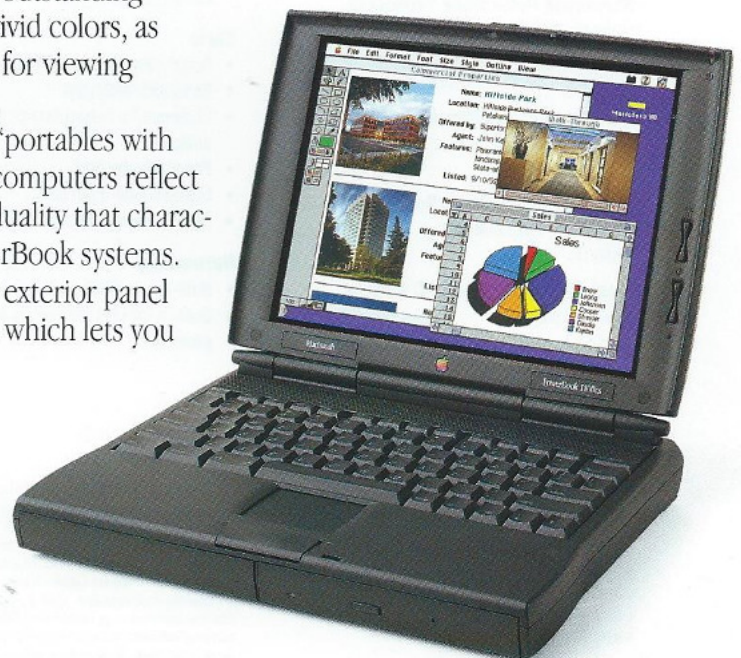

Designed to be "portables with personality," these computers reflect the style and individuality that characterize users of PowerBook systems. They feature a clear exterior panel called a BookCover, which lets you

personalize the appearance of your PowerBook with colorful, interchangeable inserts. They also sport a sleek new contoured design, including a flip-up keyboard that makes it easy to access the system's interior for upgrades or service. And all the PowerBook 1400 systems support a variety of expansion options. For example, there's a memory expansion slot that allows you to "piggy-back" memory cards to protect your investment in additional RAM, as well as an internal expansion slot that you can use to add capabilities such as Ethernet networking or video out.

To get you started working right away, the PowerBook 1400cs/117, 1400c/117, and 1400c/133 come bundled with ClarisWorks and Claris Organizer, as well as remote access and cross-platform compatibility software. They even include the Apple Internet Connection Kit.

So if you want an innovative design, unparalleled ease of use, and unmatched opportunities for customization, one of the Macintosh PowerBook 1400 family is bound to be the right choice for you.